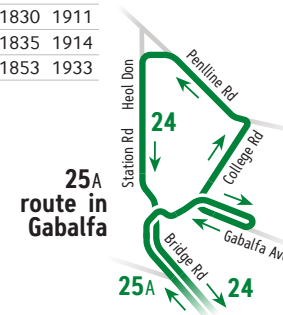

# city centre | Llandaff North circular clockwise

via Llandaff

25 25A

city centre bus interchange 3	1935 2035 2135 2235
Llandaff Fields	1942 2042 2142 2242
Llandaff Black Lion	1950 2050 2150 2250
Gabalfa Avenue Bacton Road	1956 2056 2156 2256
Whitchurch Three Elms	2003 2103 2203 2303

these buses are numbered 25A and after Gabalfa Ave/ Bacton Rd return into Cardiff as route 24, as shown on the right