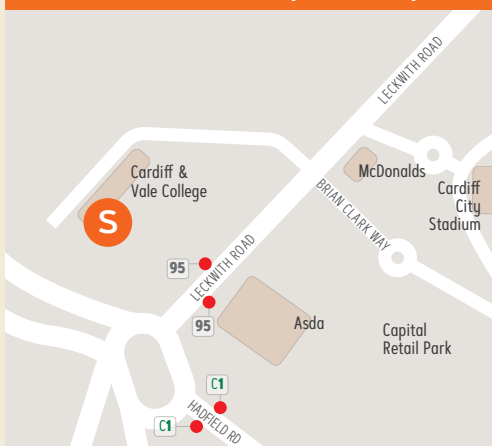

We run a dedicated bus for Cardiff and Vale College, route C1 every 90 mins between

- Cardiff city centre
 - Canal Parade campus
 - Cardiff International Sports Campus
 - Barry Campus
 - ICAT Campus
- mornings and afternoons

Get in touch with the college to find out more.

Canal Parade campus

- 1 2 every 30 mins
- C1 every 90 mins

ICAT campus

- C1 mornings and afternoons

Barry campus

- 96 96A every 30 mins
- 97 97A every 30 mins
- 98 hourly (afternoons)
- C1 every 90 mins

Cardiff International Sports campus

- 95 every 30 mins
- C1 every 90 mins

route C1 is FREE for staff and students*

go further
buses every 15 mins to and from Barry station ⇄ from Barry campus

- 96 96A 97 97A

buses that don't run often aren't shown here
find a full detailed network map at cardiffbus.com

*with valid student or staff CAVC ID