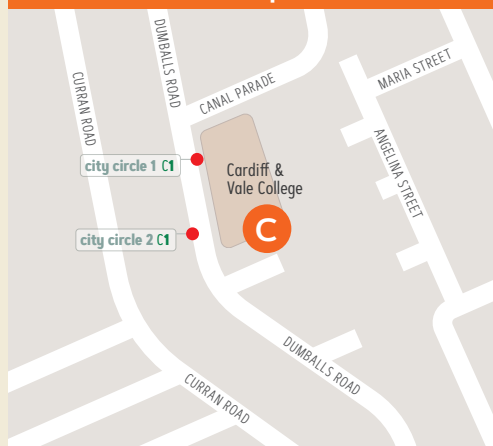

Get in touch with the college to find out more.

Canal Parade campus

- 1 2 every 30 mins
- C1 every 90 mins

ICAT campus

- C1 mornings and afternoons

Barry campus

- 96 96A every 30 mins
- 97 97A every 30 mins
- 98 hourly (afternoons)
- C1 every 90 mins