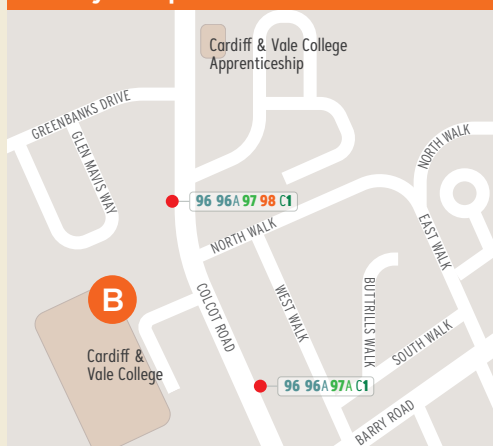

Get in touch with the college to find out more.

Canal Parade campus

- 1 2 every 30 mins
- C1 every 90 mins

ICAT campus

- C1 mornings and afternoons

Barry campus

- 96 96A every 30 mins
- 97 97A every 30 mins
- 98 hourly (afternoons)
- C1 every 90 mins

Cardiff International Sports campus

- 95 every 30 mins
- C1 every 90 mins

route C1 is FREE for staff and students*

go further
buses every 15 mins to and from Barry station ⇄ from Barry campus

- 96 96A 97 97A

buses that don't run often aren't shown here
find a full detailed network map at cardiffbus.com

*with valid student or staff CAVC ID