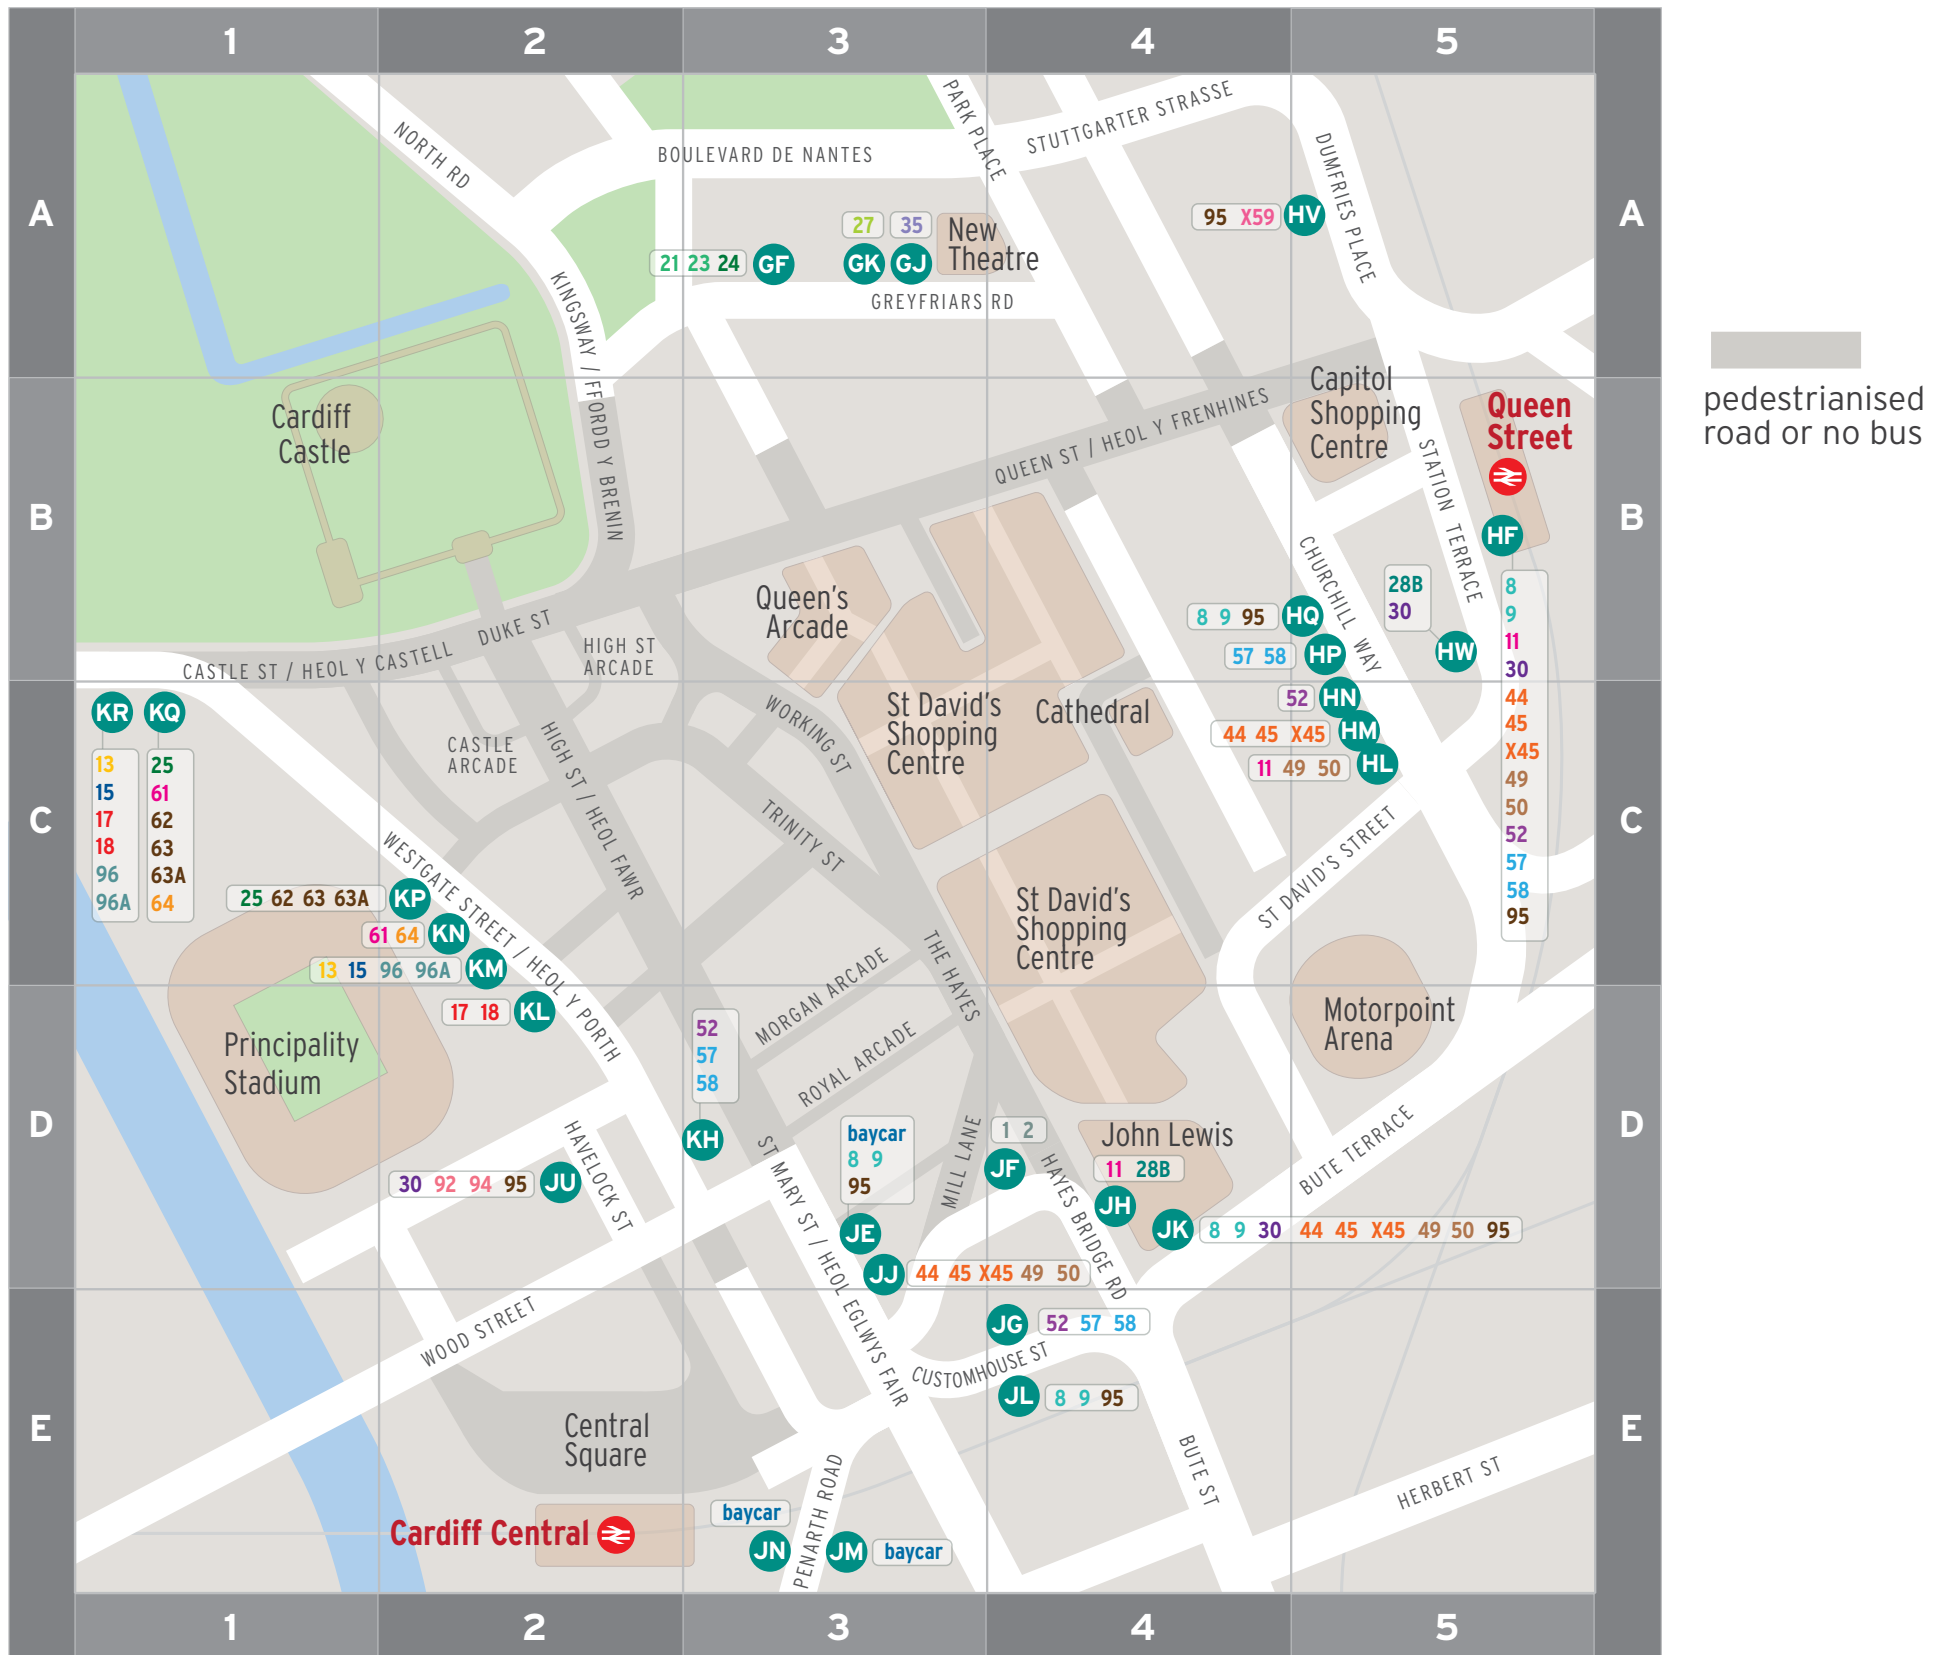

# where to catch your bus in Cardiff city centre

from 26 July 2020

route	destination	stop	grid
citycircle 1	clockwise	JF	D4
citycircle 2	anticlockwise	JF	D4
baycar	Cardiff Bay	JE	D3
		JM	E3
8	Cardiff Bay	HF	A5
		JL	D4
9	Sports Village	HF	A5
		JL	D4
8 9	Heath Hospital	JV	D2
		JE	D3
		JK	D4
		HQ	B5
11	Pengam Green	JH	D4
		HL	C5
13	Drope via Ely	KM	C2
		KR	C1
15	Heath Hospital via Ely	KM	C2
		KR	C1
17 18	Ely	KL	D2
		KR	C1
21	Pantmawr via Rhiwbina	GF	A3

route	destination	stop	grid
23	Pantmawr via Whitchurch	GF	A3
24	Llandaff	GF	A3
25	Llandaff	KP KQ	C2 C1
27	Llanishen & Thornhill	GK	A3
28B	Llanishen & Thornhill	HW	B5
		JU	D2
30	Newport	JU	D2
		JK	D4
		HW	B5
35	Gabalfa	GJ	A3
44 45 X45	St Mellons	JJ	D3
		JK	D4
		HM	C5
49 50	Llanrumney	JJ	D3
		JK	D4
		HL	C5
52	Cyncoed	KH	D3
		JG	E4
		HN	C5
57 58	Pontprennau	KH	D3
		JG	E4
		HP	B5

route	destination	stop	grid
X59	Cardiff East P&R	HV	A5
61	Pentrebane	KN	C2
		KQ	C1
62 63 63A	Danescourt & Radyr	KP	C2
		KQ	C1
64	Heath Hospital	KN KQ	C2 C1
92 94	Penarth & Barry	JU	D2
95	Barry	HF	B5
		JL	E4
		JU	D2
95	Heath Hospital	JK	D4
		JE	D3
		HV	A5
		HQ	B5
96 96A	Barry via Wenvoe	KM	C2
		KR	C1