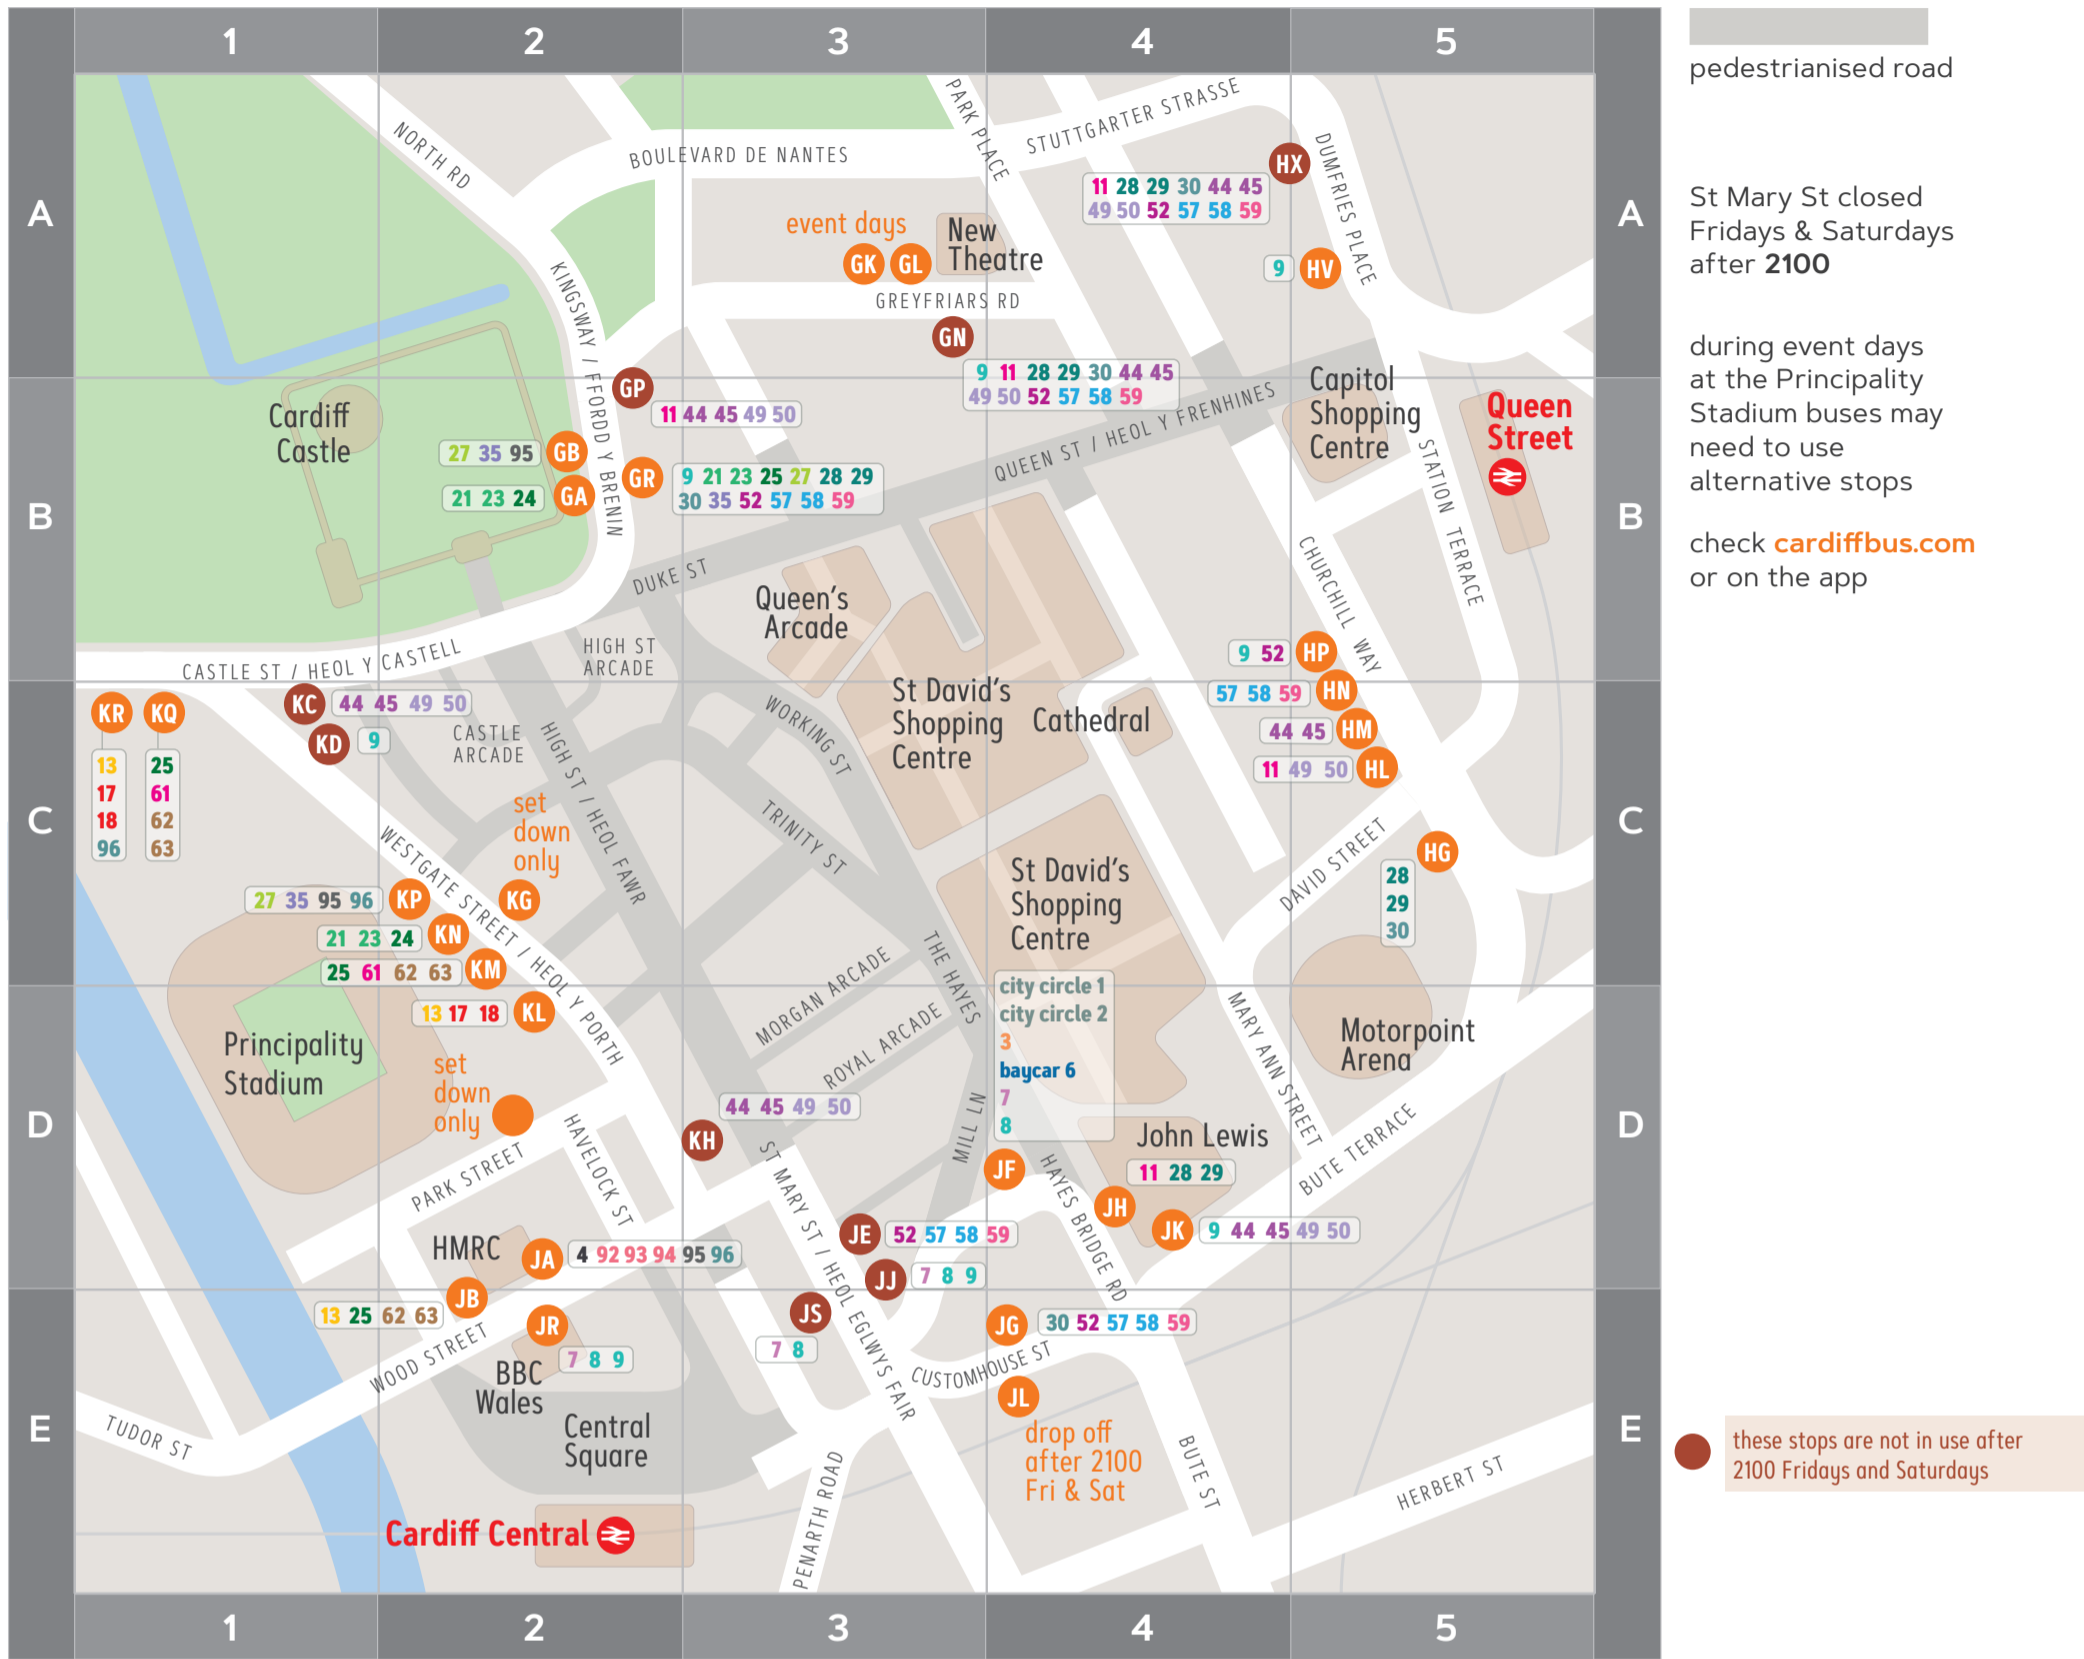

where to catch your bus in Cardiff city centre

from 3 September 2023

route	destination	stop	grid
city circle 1	clockwise	JF	D4
city circle 2	anticlockwise	JF	D4
3	Ocean Way	JF	D4
4	Leckwith	JA	D2
baycar 6	Cardiff Bay	JF	D4
7	Channel View & Penarth	JJ, JF, JS, JR	D3, D4, E3, E2
8	Cardiff Bay	JJ, JF, JS, JR	D3, D4, E3, E2
9	Sports Village	HV, GN, GR, KD, JR	A5, A3, B2, C1, E2
9	UHW Heath Hospital	JJ, JK, HP	D3, D4, B5
11	Pengam Green	HX, GN, GP, JH, HL	A5, A3, B2, D4, C5

route	destination	stop	grid
13	Drope via Ely	JB, KL, KR	E2, C1, C1
17 18	Ely via Canton	KL, KR	D2, C1
21	Rhiwbina & Pantmawr	GR, KN, GA	B2, C2, B2
23	Whitchurch & Pantmawr	GR, KN, GA	B2, C2, B2
24	Whitchurch & Llandaff North	KN, GA	C2, B2
25	Llandaff	GR, JB, KM, KQ	B2, E2, C2, C1
27	Llanishen & Thornhill	KP, GB	C2, B2
28 29	Llanishen & Thornhill	HX, GN, GR, JH, HG	A5, A3, B2, D4, C5

route	destination	stop	grid
30	Newport	HX, GN, GR, JG, HG	A5, A3, B2, E4, C5
35	Gabalfa	KP, GB	C2, B2
44 45	St Mellons	HX, GN, GP, KC, KH, JK, HM	A5, A3, B2, C1, D3, D4, C5
49 50	Llanrumney	HX, GN, GP, KC, KH, JK, HL	A5, A3, B2, C1, D3, D4, C5
52	Cyncoed	HX, GN, GR, JE, JG, HP	A5, A3, B2, D3, E4, B5

route	destination	stop	grid
57 58	Pontprenau	HX, GN, GR, JE, JG, HN	A5, A3, B2, D3, E4, C5
59	Pontprenau & St Edeyrns village	HX, GN, GR, JE, JG, HN	A5, A3, B2, D3, E4, C5
61	Pentrebane	KM, KQ	C2, C1
62	Danescourt & Rhydlafor	JB, KM, KQ	E2, C2, C1
63	Danescourt & Radyr	JB, KM, KQ	E2, C2, C1
92 93 94	Penarth & Barry	JA	D2
95	Barry Island	JA	D2
95	Heath Hospital	JA, KP, GB	D2, C2, B2
96 96A	Barry via Wenvoe	JA, KP, KR	D2, C2, C1
skycar 99	Cardiff Bay & Penarth Pier	JE	D3