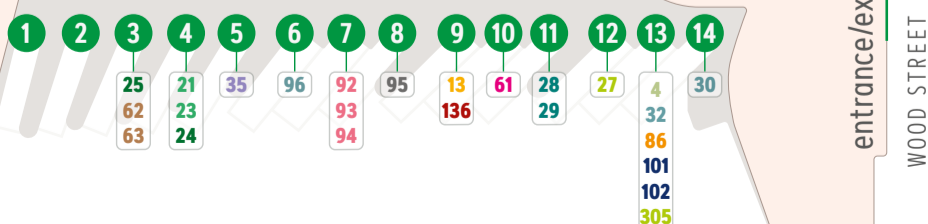

Cardiff bus interchange

stands

entrance/exit
WOOD STREET