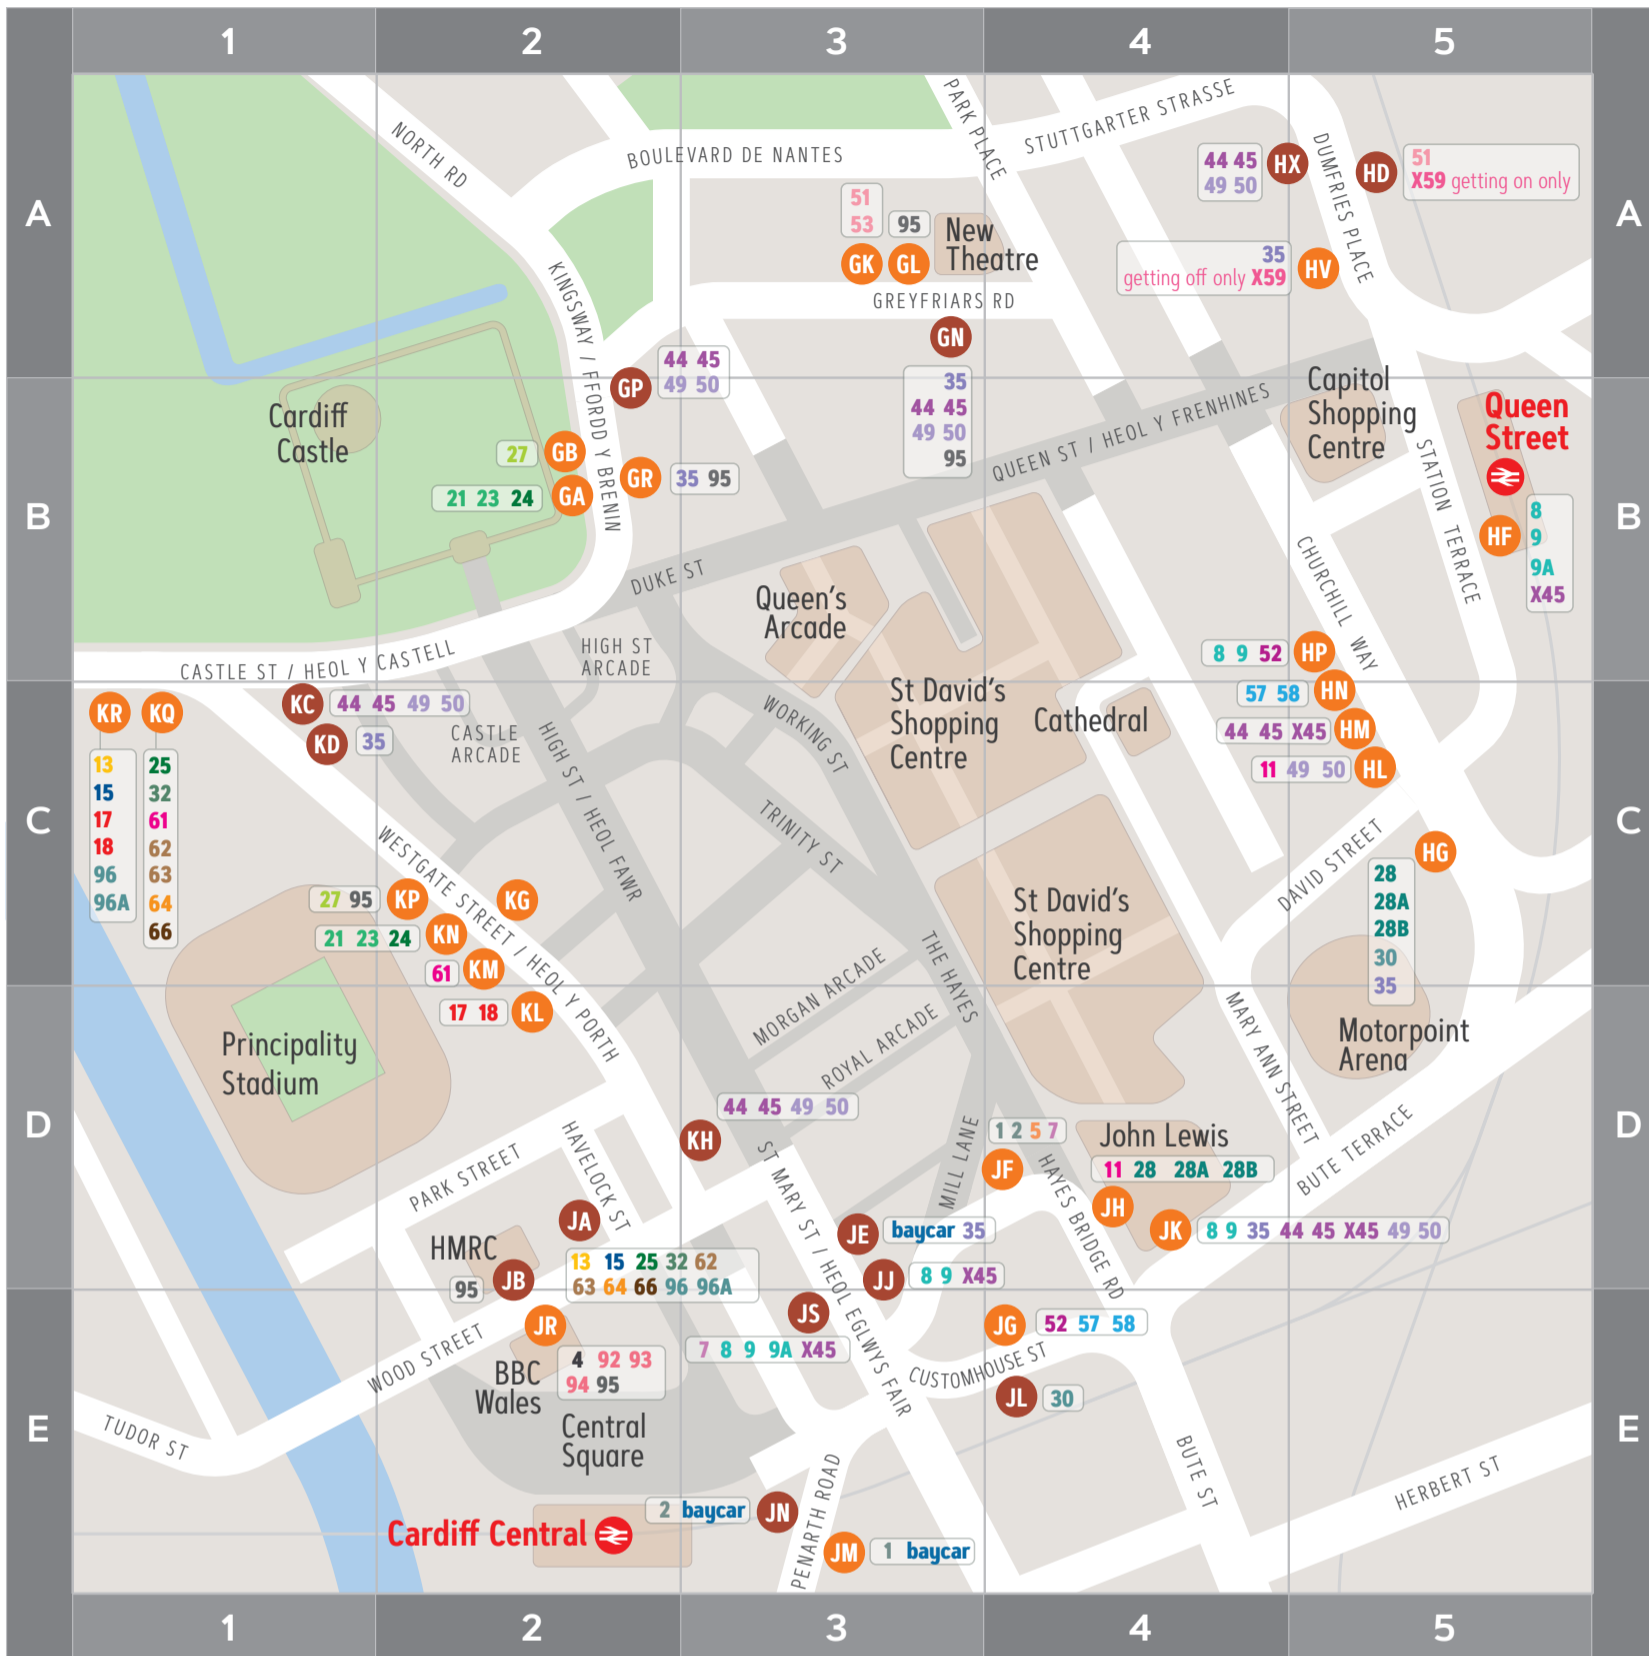

where to catch your bus in Cardiff city centre

from 4 September 2022

pedestrianised road

St Mary St closed Fridays & Saturdays after 2200

during event days at the Principality Stadium buses may need to use alternative stops

check cardiffbus.com or on the app

these stops are not in use after 2200 Fridays and Saturdays

route	destination	stop	grid
city circle 1	clockwise	JF	D4
		JM	E3
city circle 2	anticlockwise	JF	D4
baycar	Cardiff Bay	JE	D3
		JM	E3
4	Leckwith	JR	E2
5	Sports Village	JF	D4
7	Channel View & Penarth	JF	D4
		JS	E3
8	Cardiff Bay	HF	B5
		JS	E3
9 9A	Sports Village	HF	B5
		JS	E3
8	UHW Heath Hospital	HP	B5
		JJ	D3
		JK	D4
11	Pengam Green	HL	C5
		JH	D4
13	Drope via Ely	JA	D2
		KR	C1
15	UHW Heath Hospital via Ely	JA	D2
		KR	C1
17 18	Ely	KL	D2
		KR	C1

route	destination	stop	grid
21	Rhiwbina & Pantmawr	GA	B2
		KN	C2
23	Whitchurch & Pantmawr	GA	B2
		KN	C2
24	Whitchurch & Llandaff North	GA	B2
		KN	C2
25	Llandaff	JA	D2
		KQ	C1
27	Llanishen & Thornhill	GB	B2
		KP	C2
28 28A 28B	Llanishen & Thornhill	HG	C5
		JH	D4
30	Newport	HG	C5
		JL	E4
32	St Fagans	JA	D2
		KQ	C1
35	Gabalfa	GN	A3
		GR	B2
		HG	C5
		HV	A5
		JE	D3
		JK	D4
		KD	C1

route	destination	stop	grid
44 45	St Mellons	GN	A3
		GP	B2
		HM	C5
		HX	A5
		KH	D3
		JK	D4
		KC	C1
X45	St Mellons	HM	C5
		JJ	D3
		JK	D4
X45	Cardiff Bay	HF	B5
		JS	E3
49 50	Llanrumney	GN	A3
		GP	B2
		HL	C5
		HX	A5
		KH	D3
		JK	D4
		KC	C1
51 53	Pentwyn	HD	A5
		GK	A3
52	Cyncoed	HP	B5
		JG	E4
57 58	Pontprennau	HN	C5
		JG	E4

route	destination	stop	grid
X59	Cardiff East P&R & St Edeyrns Village / Cardiff Gate Business Park	HD	A5
		HV	A5
61	Pentrebane	KM	C2
		KQ	C1
62	Danescourt & Rhydrafar	JA	D2
		KQ	C1
63	Danescourt & Radyr	JA	D2
		KQ	C1
64	UHW Heath Hospital	JA	D2
		KQ	C1
66	Fairwater	JA	D2
		KQ	C1
92 93 94	Penarth & Barry	JR	E2
95	Barry Island	GN	A3
		GR	B2
		JR	E2
95	Heath Hospital	GL	A3
		KP	C2
		JB	D2
96 96A	Barry via Wenvoe	JA	D2
		KR	C1

these stops are not in use after 2200 Fridays and Saturdays