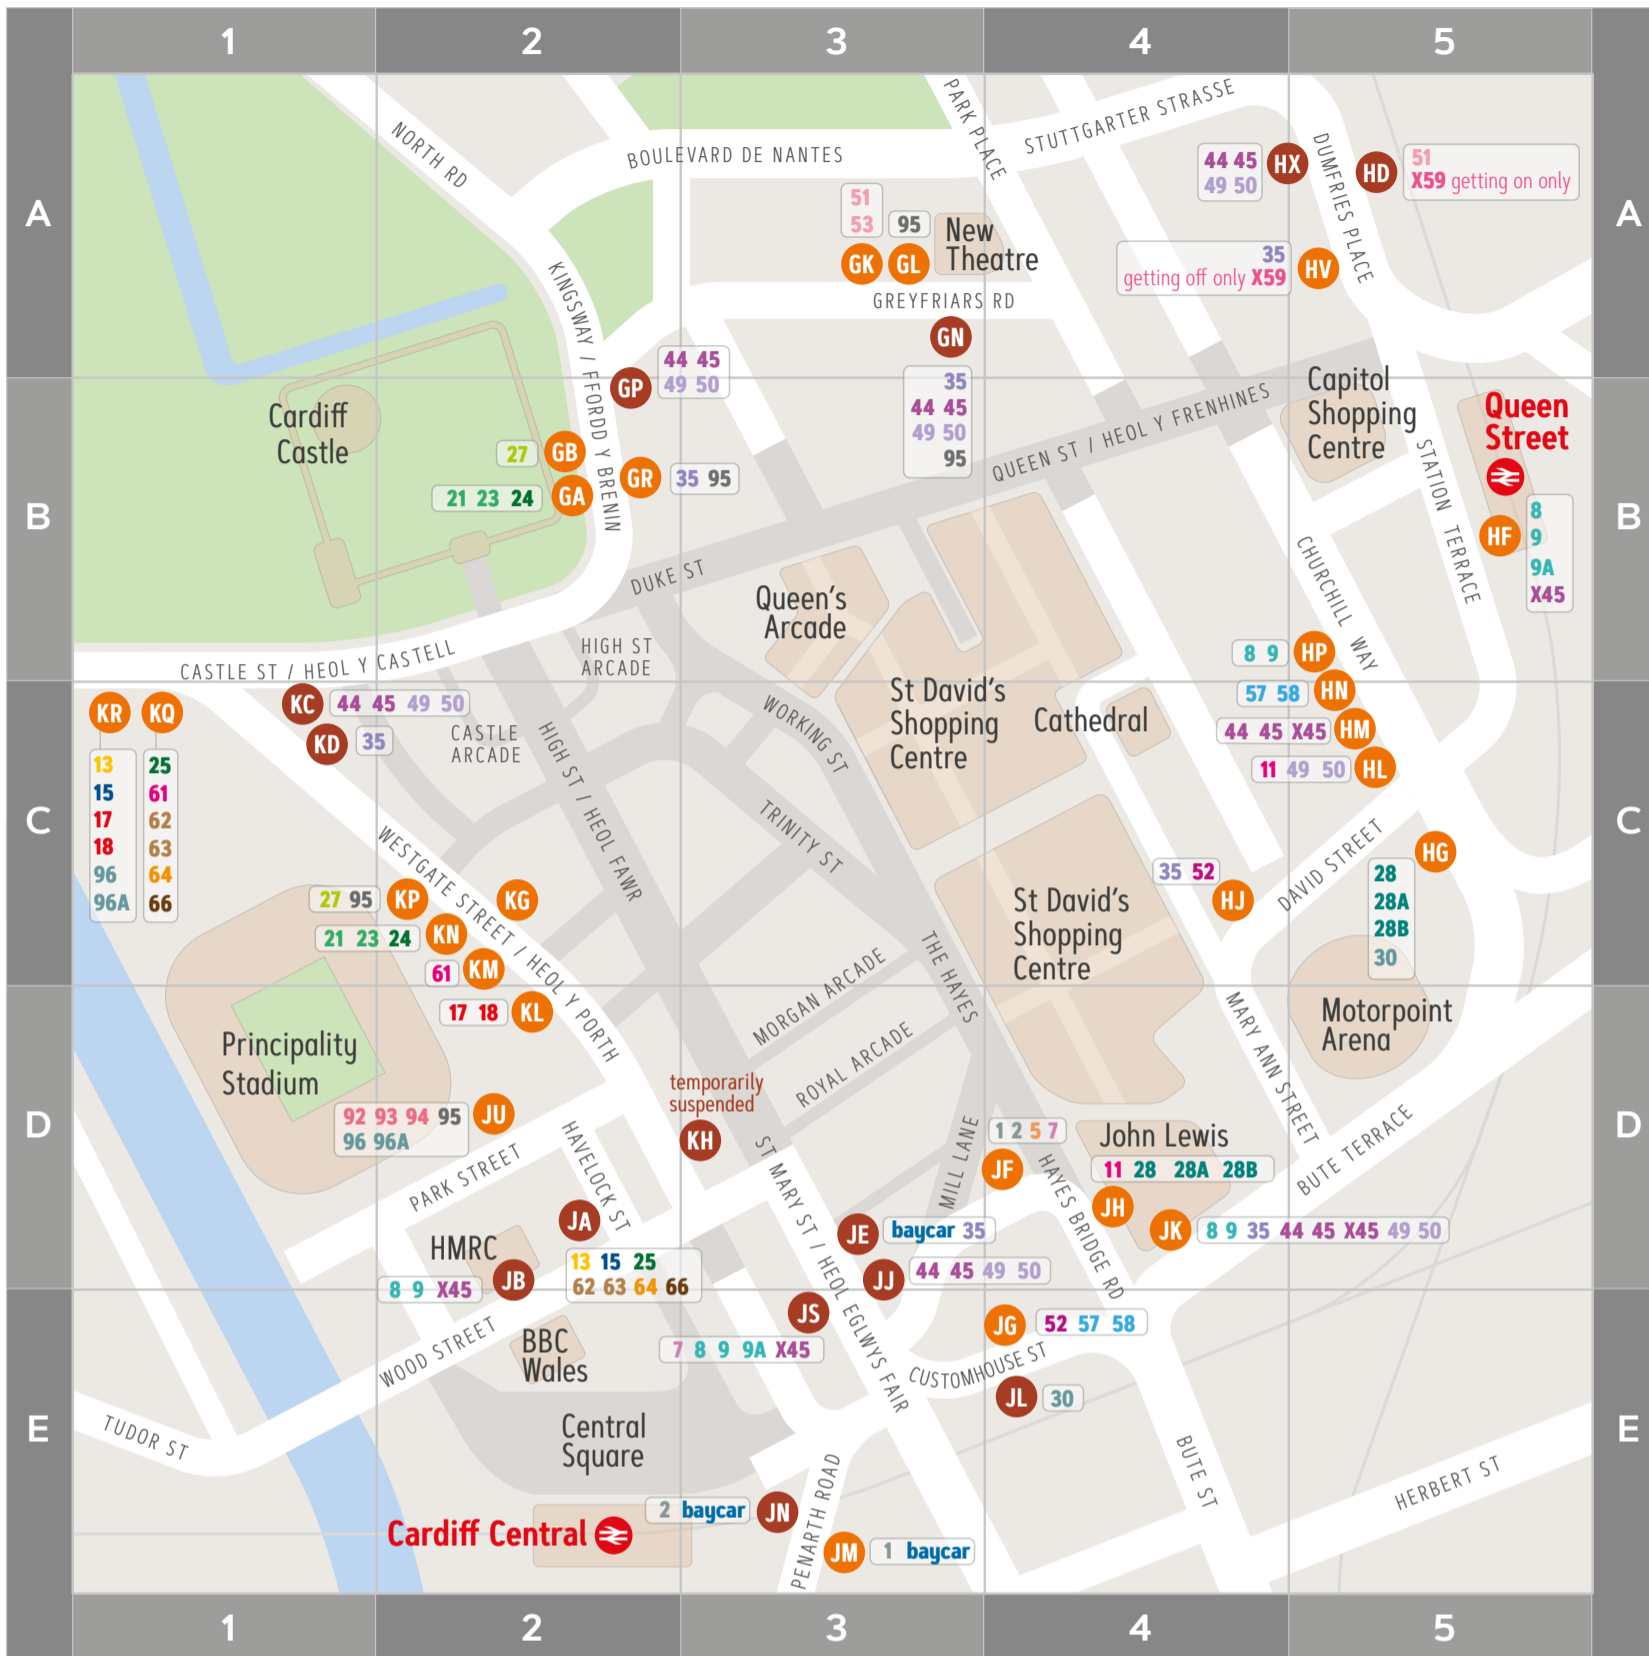

where to catch your bus in Cardiff city centre

from 13 February 2022

pedestrianised road

St Mary St closed
Fridays & Saturdays
after 2200

during event days
at the Principality
Stadium buses may
need to use
alternative stops

check cardiffbus.com
or on the app

these stops are not in use after
2200 Fridays and Saturdays

route	destination	stop	grid
citycircle 1	clockwise	JF	D4
		JM	E3
citycircle 2	anticlockwise	JF	D4
baycar	Cardiff Bay	JE	D3
		JM	E3
5	Sports Village	JF	D4
7	Channel View & Penarth	JF	D4
		JS	E3
8	Cardiff Bay	HF	B5
		JS	E3
9 9A	Sports Village	HF	B5
		JS	E3
8	UHW Heath Hospital	HP	B5
		JB	D2
9	UHW Heath Hospital	JK	D4
11	Pengam Green	HL	C5
		JH	D4
13	Drope via Ely	JA	D2
		JL	E4
		KM	C2
		KR	C1
15	UHW Heath Hospital via Ely	JA	D2
		KM	C2
		KR	C1
17 18	Ely	KL	D2
		KR	C1

route	destination	stop	grid
21	Pantmawr via Rhiwbina	GA	B2
		KN	C2
23	Pantmawr via Whitchurch	GA	B2
		KN	C2
24	Llandaff	GA	B2
		KN	C2
25	Llandaff	JA	D2
		KQ	C1
27	Llanishen & Thornhill	GB	B2
		KP	C2
28 28A 28B	Llanishen & Thornhill	HG	C5
		JH	D4
30	Newport	HG	C5
		JL	E4
35	Gabalfa	GN	A3
		GR	B2
		HJ	C4
		HV	A5
		JE	D3
		JK	D4
		KD	C1

route	destination	stop	grid
44 45	St Mellons	GN	A3
		GP	B2
		HM	C5
		HX	A5
		HV	A5
X45	St Mellons	HM	C5
		JB	D2
		JK	D4
		JS	E3
X45	Cardiff Bay	HF	B5
		JS	E3
49 50	Llanrumney	GN	A3
		GP	B2
		HL	C5
		HX	A5
		JJ	D3
51 53	Pentwyn	HD	A5
		GK	A3
52	Cyncoed & Pontprennau	HJ	C4
		JG	E4
57 58	Pontprennau	HN	C5
		JG	E4

route	destination	stop	grid
X59	Cardiff East P&R & St Edeyrns Village / Cardiff Gate Business Park	HD	A5
		HV	A5
61	Pentrebane	KM	C2
		KQ	C1
62	Danescourt & Rhydrafar	JA	D2
		KQ	C1
63	Danescourt & Radyr	JA	D2
		KQ	C1
64	UHW Heath Hospital	JA	D2
		KQ	C1
66	Fairwater	JA	D2
		KQ	C1
92 93 94	Penarth & Barry	JU	D2
95	Barry Island	GN	A3
		GR	B2
95	Heath Hospital	GN	A3
		GR	B2
96 96A	Barry via Wenvoe	JU	D2
		KR	C1

these stops are not in use after
2200 Fridays and Saturdays