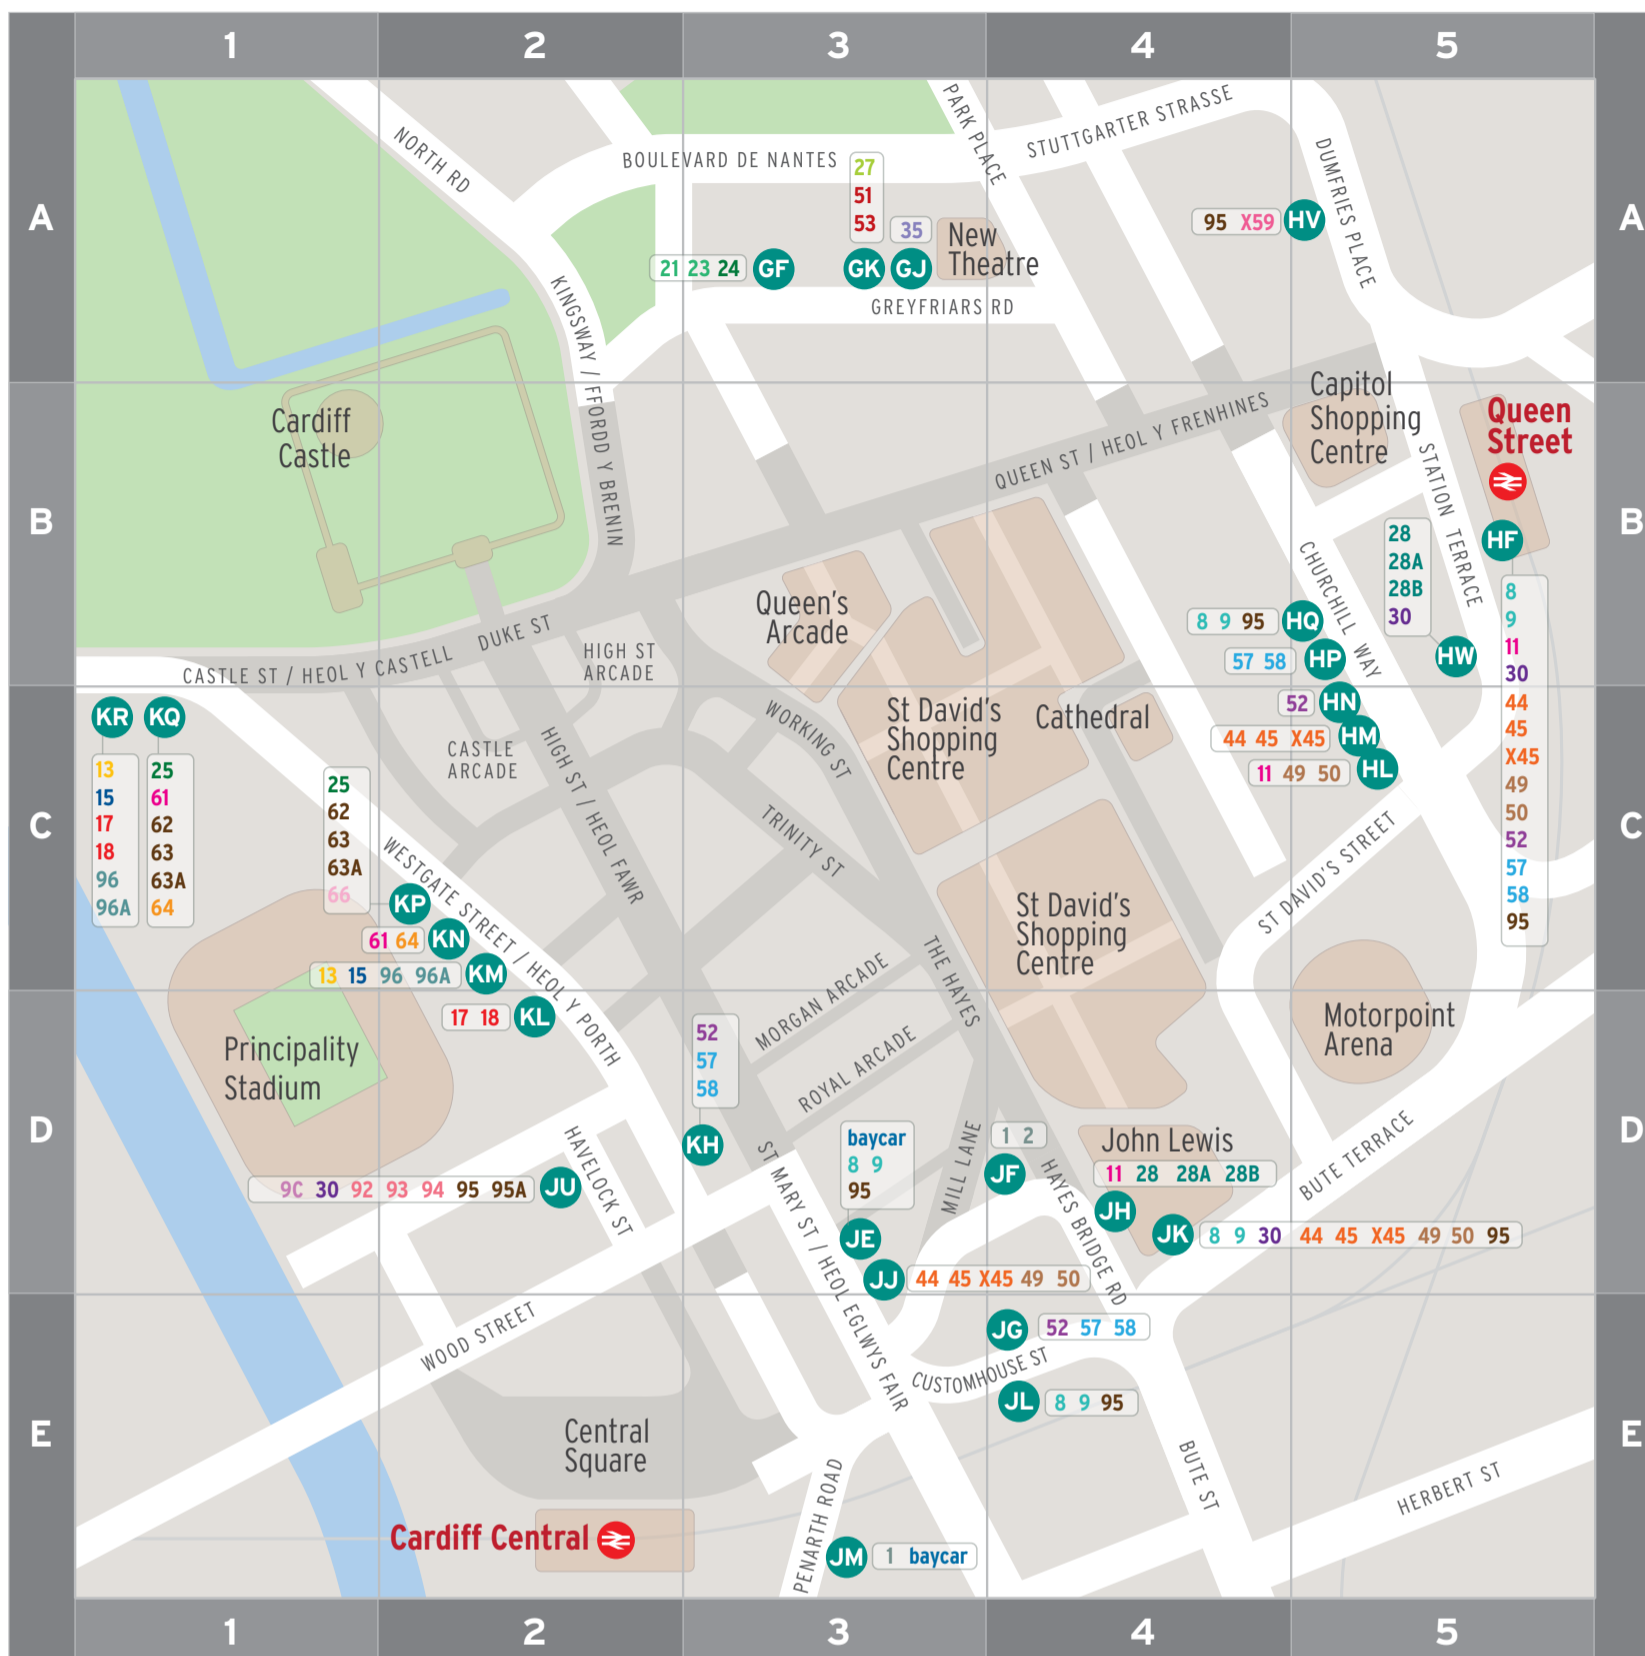

# where to catch your bus in Cardiff city centre

from 1 September 2020

pedestrianised road or no bus

St Mary St closed Fridays & Saturdays after 2200

check online for changes to stops [cardiffbus.com](http://cardiffbus.com)

route	destination	stop	grid
citycircle 1	clockwise	JF	D4
		JM	E3
citycircle 2	anticlockwise	JF	D4
baycar	Cardiff Bay	JE	D3
		JM	E3
8	Cardiff Bay	HF	A5
		JL	D4
9	Sports Village	HF	A5
		JL	D4
8	Heath Hospital	JV	D2
		JE	D3
9		JK	D4
		HQ	B5
9C	Channel View	JU	D2
11	Pengam Green	JH	D4
		HL	C5
13	Drope via Ely	KM	C2
		KR	C1
15	Heath Hospital via Ely	KM	C2
		KR	C1
17 18	Ely	KL	D2
		KR	C1
21	Pantmawr via Rhiwbina	GF	A3

route	destination	stop	grid
23	Pantmawr via Whitchurch	GF	A3
24	Llandaff	GF	A3
25	Llandaff	KP	C2
		KQ	C1
27	Llanishen & Thornhill	GK	A3
28 28A 28B	Llanishen & Thornhill	HW	B5
		JU	D2
30	Newport	JU	D2
		JK	D4
		HW	B5
35	Gabalfa	GJ	A3
44 45 X45	St Mellons	JJ	D3
		JK	D4
		HM	C5
49 50	Llanrumney	JJ	D3
		JK	D4
		HL	C5
51 53	Pentwyn	GK	A3
52	Cyncoed	KH	D3
		JG	E4
		HN	C5
57 58	Pontprenau	KH	D3
		JG	E4
		HP	B5

route	destination	stop	grid
X59	Cardiff East P&R & St Edeyrns Village	HV	A5
61	Pentrebanne	KN	C2
		KQ	C1
62 63 63A	Danescourt & Radyr	KP	C2
		KQ	C1
64	Heath Hospital	KN	C2
		KQ	C1
66	Fairwater	KP	C2
92 93 94	Penarth & Barry	JU	D2
95	Barry	HF	B5
		JL	E4
		JU	D2
95	Heath Hospital	JK	D4
		JE	D3
		HV	A5
		HQ	B5
95A	Cardiff West P&R Penarth via Llandough	JU	D2
96 96A	Barry via Wenvoe	KM	C2
		KR	C1