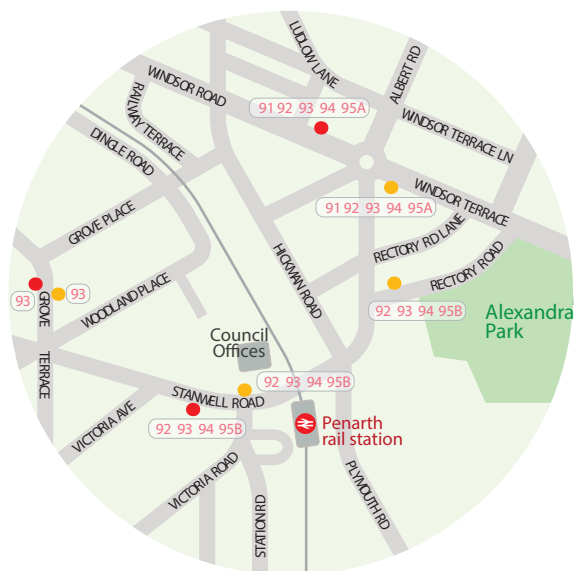

where to catch your bus in
Barry town centre

where to catch your bus in
Penarth town centre

- to Cogan, Llandough (95A) & Cardiff
- to St Luke's Avenue (92), Dinas Powys (93), Sully (94), Barry (93 94) & Llandough (95B)